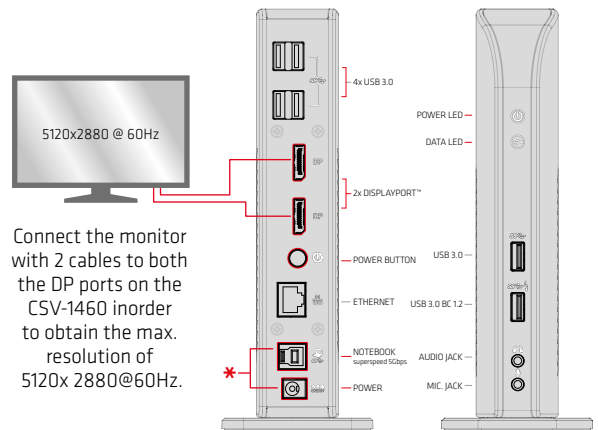

Getting the most out of the Club 3D CSV-1460!

USB 3.2 Gen 1 Dual Display 4K60Hz Docking Station

The Club3D USB 3.2 Gen 1 Dual Display 4K 60Hz Docking Station is designed to satisfy all your connectivity demands. It provides no less than 6 USB 3.0 Ports, Headphone connection, Microphone connection, Gigabit Ethernet port and 2 x DisplayPort™ outputs. It reduces cable clutter and adds data and display connectivity ports to your Laptop or Ultrabook via a single USB 3.2 Gen 1 port.

USB-A to USB-B Cable included

USB-C to USB-B Cable included

Detachable foot stand

Power adapter also included

Setup for up to Two Screens

Supports 2 External monitors via Displayport™
Max res. for Dual Screen: **3840x2160 @ 60Hz**

Setup for One Screen

Support 1 External monitor via Displayport™
Max res. for Single Screen: **5120x2880 @ 60Hz**

Setup for Network Connection

Supports Gigabit Ethernet

Setup for Data and External Devices

5 x USB 3.2 Gen 1 ports
1 x USB 3.2 Gen port with BC 1.2 charging

Setup for Charging/Extra Power

USB 3.2 Gen 1 downstream port BC 1.2 quick charging

Setup for Audio

3.5 mm Jack for Headphone and
3.5 mm Jack for Microphone