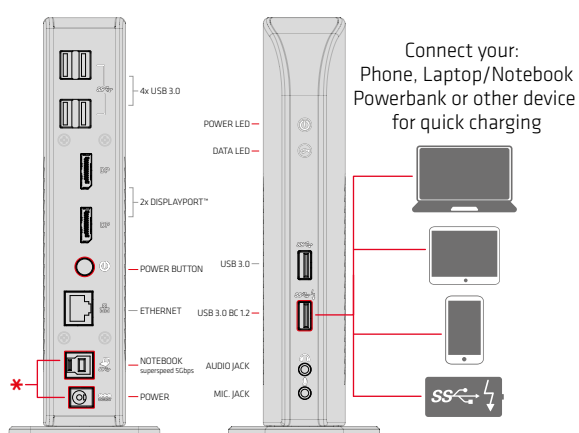

Getting the most out of the Club 3D CSV-1460!

USB 3.2 Gen 1 Dual Display 4K60Hz Docking Station

The Club3D USB 3.2 Gen 1 Dual Display 4K 60Hz Docking Station is designed to satisfy all your connectivity demands. It provides no less than 6 USB 3.0 Ports, Headphone connection, Microphone connection, Gigabit Ethernet port and 2 x DisplayPort™ outputs. It reduces cable clutter and adds data and display connectivity ports to your Laptop or Ultrabook via a single USB 3.2 Gen 1 port.

USB-A to USB-B Cable included

USB-C to USB-B Cable included

Detachable foot stand

Power adapter also included

Setup for up to Two Screens

Supports 2 External monitors via Displayport™
Max res. for Dual Screen: **3840x2160 @ 60Hz**

Setup for One Screen

Support 1 External monitor via Displayport™
Max res. for Single Screen: **5120x2880 @ 60Hz**

Setup for Network Connection

Supports Gigabit Ethernet

Setup for Data and External Devices

5 x USB 3.2 Gen 1 ports
1 x USB 3.2 Gen port with BC 1.2 charging

Setup for Charging/Extra Power

USB 3.2 Gen 1 downstream port BC 1.2 quick charging

Setup for Audio

3.5 mm Jack for Headphone and
3.5 mm Jack for Microphone