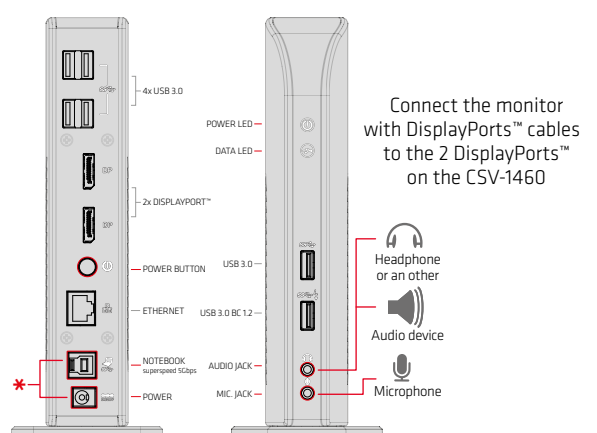

Getting the most out of the Club 3D CSV-1460!

USB 3.2 Gen 1 Dual Display 4K60Hz Docking Station

The Club3D USB 3.2 Gen 1 Dual Display 4K 60Hz Docking Station is designed to satisfy all your connectivity demands. It provides no less than 6 USB 3.0 Ports, Headphone connection, Microphone connection, Gigabit Ethernet port and 2 x DisplayPort™ outputs. It reduces cable clutter and adds data and display connectivity ports to your Laptop or Ultrabook via a single USB 3.2 Gen 1 port.

USB-A to USB-B Cable included

USB-C to USB-B Cable included

Detachable foot stand

Power adapter also included

Setup for up to Two Screens

Supports 2 External monitors via Displayport™
Max res. for Dual Screen: **3840x2160 @ 60Hz**

Setup for One Screen

Support 1 External monitor via Displayport™
Max res. for Single Screen: **5120x2880 @ 60Hz**

Setup for Network Connection

Supports Gigabit Ethernet

Setup for Data and External Devices

5 x USB 3.2 Gen 1 ports
1 x USB 3.2 Gen port with BC 1.2 charging

Setup for Charging/Extra Power

USB 3.2 Gen 1 downstream port BC 1.2 quick charging

Setup for Audio

3.5 mm Jack for Headphone and
3.5 mm Jack for Microphone