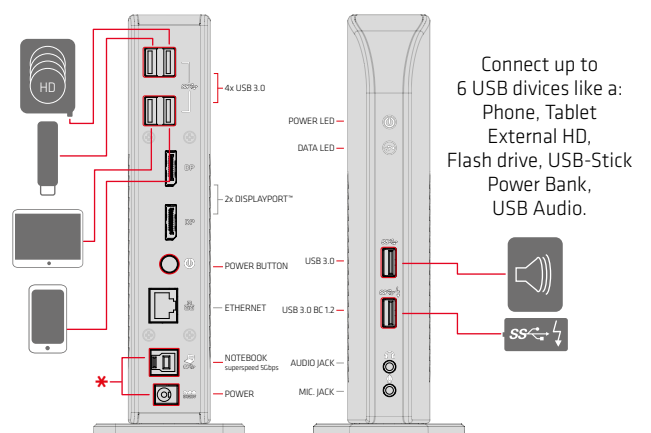

Getting the most out of the Club 3D CSV-1460!

USB 3.2 Gen 1 Dual Display 4K60Hz Docking Station

The Club3D USB 3.2 Gen 1 Dual Display 4K 60Hz Docking Station is designed to satisfy all your connectivity demands. It provides no less than 6 USB 3.0 Ports, Headphone connection, Microphone connection, Gigabit Ethernet port and 2 x DisplayPort™ outputs. It reduces cable clutter and adds data and display connectivity ports to your Laptop or Ultrabook via a single USB 3.2 Gen 1 port.

USB-A to USB-B Cable included

USB-C to USB-B Cable included

Detachable foot stand

Power adapter also included

Setup for up to Two Screens

Supports 2 External monitors via Displayport™
Max res. for Dual Screen: **3840x2160 @ 60Hz**

Setup for One Screen

Support 1 External monitor via Displayport™
Max res. for Single Screen: **5120x2880 @ 60Hz**

Setup for Network Connection

Supports Gigabit Ethernet

Setup for Data and External Devices

5 x USB 3.2 Gen 1 ports
1 x USB 3.2 Gen port with BC 1.2 charging

Setup for Charging/Extra Power

USB 3.2 Gen 1 downstream port BC 1.2 quick charging

Setup for Audio

3.5 mm Jack for Headphone and
3.5 mm Jack for Microphone