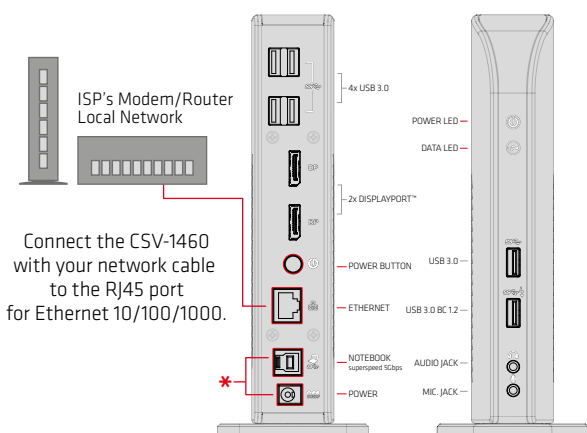

Getting the most out of the Club 3D CSV-1460!

USB 3.2 Gen 1 Dual Display 4K60Hz Docking Station

The Club3D USB 3.2 Gen 1 Dual Display 4K 60Hz Docking Station is designed to satisfy all your connectivity demands. It provides no less than 6 USB 3.0 Ports, Headphone connection, Microphone connection, Gigabit Ethernet port and 2 x DisplayPort™ outputs. It reduces cable clutter and adds data and display connectivity ports to your Laptop or Ultrabook via a single USB 3.2 Gen 1 port.

USB-A to USB-B Cable included

USB-C to USB-B Cable included

Detachable foot stand

Power adapter also included

Setup for up to Two Screens

Supports 2 External monitors via Displayport™
Max res. for Dual Screen: **3840x2160 @ 60Hz**

Setup for One Screen

Support 1 External monitor via Displayport™
Max res. for Single Screen: **5120x2880 @ 60Hz**

Setup for Network Connection

Supports Gigabit Ethernet

Setup for Data and External Devices

5 x USB 3.2 Gen 1 ports
1 x USB 3.2 Gen port with BC 1.2 charging

Setup for Charging/Extra Power

USB 3.2 Gen 1 downstream port BC 1.2 quick charging

Setup for Audio

3.5 mm Jack for Headphone and
3.5 mm Jack for Microphone