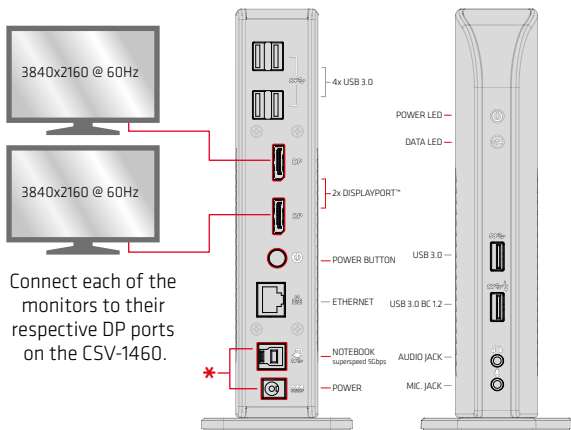

Getting the most out of the Club 3D CSV-1460!

USB 3.2 Gen 1 Dual Display 4K60Hz Docking Station

The Club3D USB 3.2 Gen 1 Dual Display 4K 60Hz Docking Station is designed to satisfy all your connectivity demands. It provides no less than 6 USB 3.0 Ports, Headphone connection, Microphone connection, Gigabit Ethernet port and 2 x DisplayPort™ outputs. It reduces cable clutter and adds data and display connectivity ports to your Laptop or Ultrabook via a single USB 3.2 Gen 1 port.

USB-A to USB-B Cable included

USB-C to USB-B Cable included

Detachable foot stand

Power adapter also included

Setup for up to Two Screens

Supports 2 External monitors via Displayport™
Max res. for Dual Screen: **3840x2160 @ 60Hz**

Setup for One Screen

Support 1 External monitor via Displayport™
Max res. for Single Screen: **5120x2880 @ 60Hz**

Setup for Network Connection

Supports Gigabit Ethernet

Setup for Data and External Devices

5 x USB 3.2 Gen 1 ports
1 x USB 3.2 Gen port with BC 1.2 charging

Setup for Charging/Extra Power

USB 3.2 Gen 1 downstream port BC 1.2 quick charging

Setup for Audio

3.5 mm Jack for Headphone and
3.5 mm Jack for Microphone